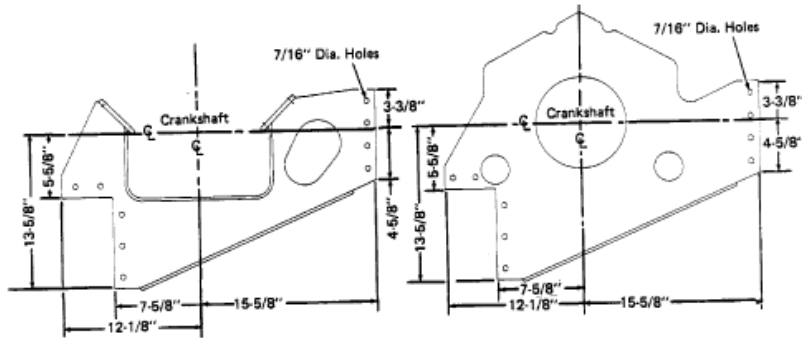

Mounting Hardware

10-86518	Screw	6
12-20553	Washer	6

FRONT MOUNT 49865
REAR MOUNT 49866
STAGGERED ENGINE (STARBOARD)

FRONT MOUNT 88665
REAR MOUNT 49866
STAGGERED ENGINE (PORT)

Parts List						
Ref	Class	Part	Description	Qty	Comment	Footnote
-	10	86518	SCREW	6		
-	12	20553	WASHER	6		
-		49865	FRONT MOUNT		STAGGERED ENGINE(STARBOARD)	
-		49866	REAR MOUNT		STAGGERED ENGINE(STARBOARD)	
-		88665	FRONT MOUNT		STAGGERED ENGINE(PORT)	
-		49866	REAR MOUNT		STAGGERED ENGINE(PORT)	