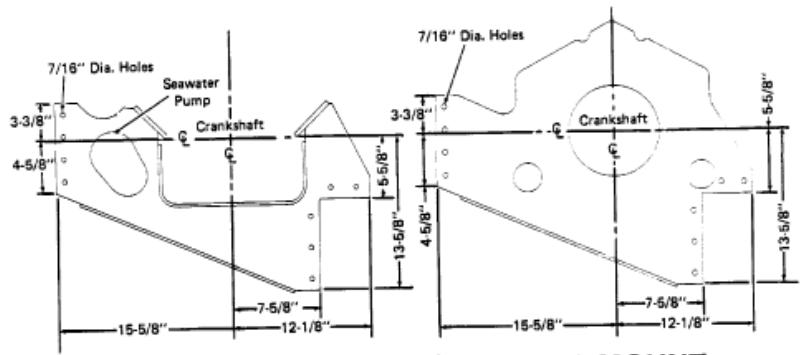

Mounting Hardware

10-86518	Screw	6
12-20553	Washer	6

FRONT MOUNT 49865
REAR MOUNT 49866
STAGGERED ENGINE (STARBOARD)

FRONT MOUNT 88665
REAR MOUNT 49866
STAGGERED ENGINE (PORT)

Parts List						
Ref	Class	Part	Description	Qty	Comment	Footnote
-	10	86518	SCREW	6		
-	12	20553	WASHER	6		
-		49865	FRONT MOUNT		STAGGERED ENGINE(STARBOARD)	
-		49866	REAR MOUNT		STAGGERED ENGINE(STARBOARD)	
-		88665	FRONT MOUNT		STAGGERED ENGINE(PORT)	
-		49866	REAR MOUNT		STAGGERED ENGINE(PORT)	